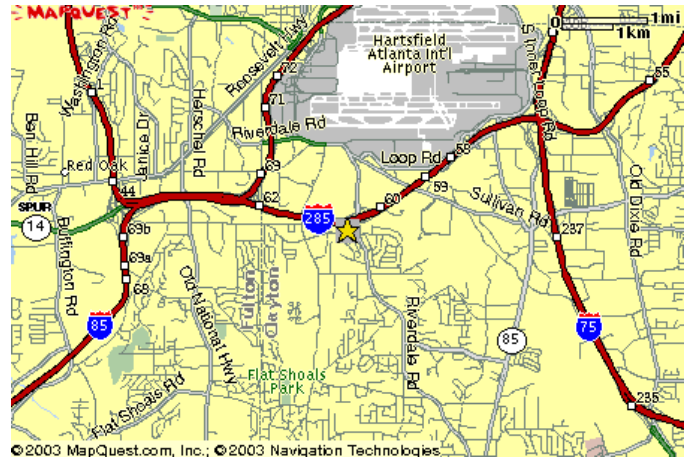

Reunion 2009 Committee Officers

President	Mickey Littlefield (64)
Treasurer	Neal Barronton (55)
Secretary	Pat Babb Earnest (62)
Corresponding Sec.	John Masters (63)
Faculty Coordinator	Joanne Johnston (58)
Historian	Lorene (Wiley) Zupp (47)

Figure 1 Location of Quality Inn listed in Hotels on Page 1

Class Coordinators by Class 1943 – 1970

CLASS	NAME - E-MAIL	PHONE #
1943-1946	Van Joyner vanjoy@hotmail.com	770-964-8305
1947	Dick & Lorene (Wiley) Zupp DickZupp@bellsouth.net	404-766-9746
1948-1950	Roy & Betty Kilgore RWKilgore@numail.org	770-463-5968
1951-1952	Barbara Hall merrywidowbdhhh@aol.com	770-461-2717 (H) 404-906-9531 (C)
1953	Bunny (Freeman) Watson	770-473-7670
1954	Jane (Travis) Gable janegablern@yahoo.com	404-767-1662
1955	Neal Barronton barronto@bellsouth.net	770-971-2697
	Gloria (Akins) Patterson	770-461-2667 (H)
1956	Gail Scott	404-290-3492 (C)
1957	Doug Arnold DArnold60@Aol.com	706-553-2447
	Bobbie (Johnston) Chance ChancePR@Earthlink.net	770-304-3554
1958	David Mason dmason117@bellsouth.net	770-631-7747
Faculty Coordinator	Joann (Joiner) Johnston	770-964-3473 770-356-5037
1959	Bonnie (Neiner) Maguire ynciner@aol.com	770-251-9944
	Anne (Groover) Williams Williams0716@bellsouth.net	404-788-8685
	Riley Nix nixriley@comcast.net	770-934-4088
1960	Tommy Millians Tom@Millians.com	770-461-1371 (H)
1961	Tom Graham 1TomGraham@Comcast.net	770-578-1113
	Bill Striplin Bill.striplin@skyteamcargo-usjv.com	770-354-5429 (H) 404-677-8128 (C)
	Charles Feuchter cfeuchter@comcast.net	770-475-2308
1962	Pat (Babb) Earnest pbearnest@bellsouth.net	770-461-4384 (H)
	Barnes Walker Barnes_Walker@yahoo.com	404-944-3445
1963	John Masters JohnMasters@MindSpring.com	404-240-0048 (W) 404-895-1092 (C) 404-240-0446 (FAX)
	Ed Patmore lepatmore@windstream.net	678-425-1297 (H) 404-402-0239 (C)
1964	Linda (Jones) Waller lindaawaller@bellsouth.net	404-609-9033
	Suzanne (Thornton) Coker stcoker@bellsouth.net	404-252-3254
	Brenda (Ward) Marsh brendam@intartcol.com	404-767-1036
1965	Diane (Conley) Dooley Greykitty9@aol.com	770-941-3075 (H) 678-575-4081 (C)
	Jan (Kelley) Anderson JanAnderson621@bellsouth.net	770-949-3881 (H) 678-612-9646 (C)
1966	Darrell Turner CDarrellTurner@Aol.com	770-461-5716
	Suzanne (White) Arnold DArnold60@aol.com	706-553-2447 (H)
1967	Margaret (Williamson) Littlefield margaretlitt@aol.com	770-460-5850
	Diane (Dodson) Tennihan dianeten@bellsouth.net	770-461-2610 (H) 770-789-8304 (C)
1968	Jackie (Rooks) Bowen jlbowen@bellsouth.net	770-486-5465
	Ken Stephenson kasaia8@comcast.net	404-502-5271
1969	Ridge Boynton RBoynton51@comcast.net	770-632-9751
1970	Mike & Sylvia Higginbotham mike@mikestrailerhitches.com	770-461-6471 (H) 770-472-3777 (W)

Send updates and corrections to John Masters Fax: 404-240-0446, johnmasters@mindspring.com, or PO Box 1074, Fairburn, Ga 30213